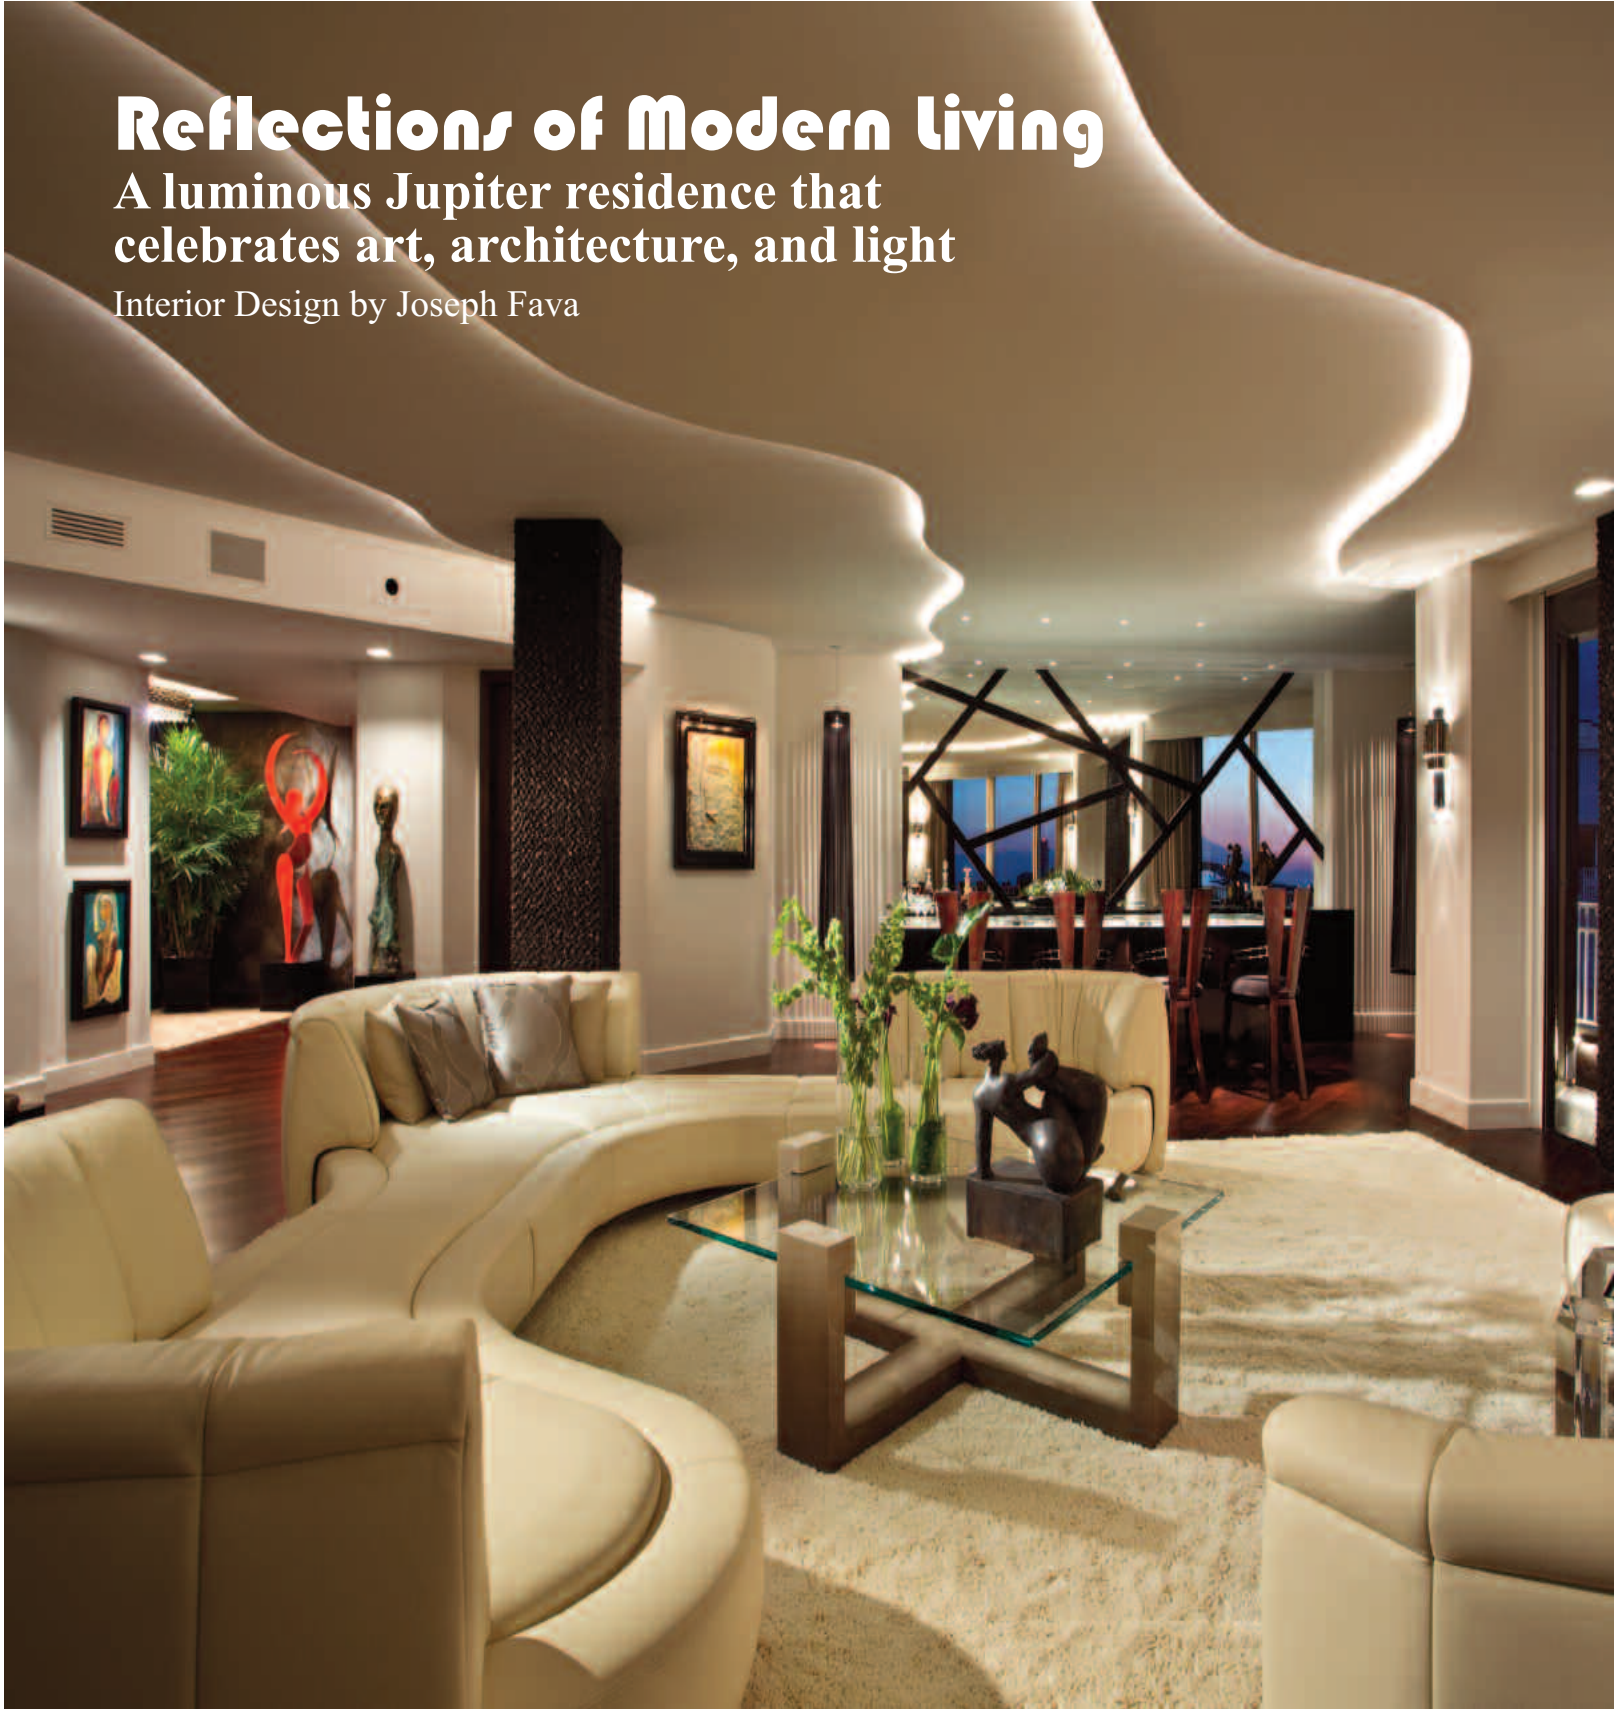

FLORIDA DECOR

FINE INTERIOR DESIGN & REMODELING MAGAZINE

Reflections of Modern living

A luminous Jupiter residence that celebrates art, architecture, and light

Interior Design by Joseph Fava